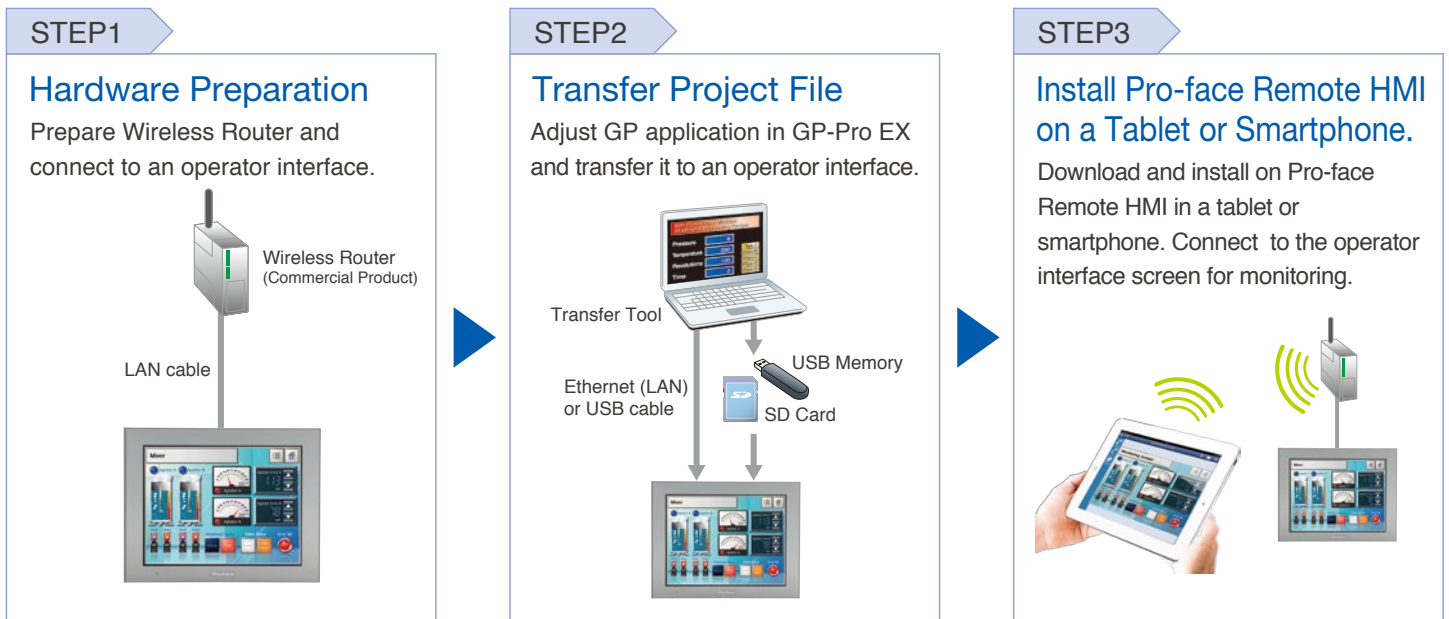

Quick steps to use Pro-face Remote HMI

Pro-face Remote HMI Ver.1.42 Update

The Pro-face Remote HMI software can be purchased directly from App Store or Google Play via a mobile terminal anytime.

iOS: 7.0 or later / 8.0 or later / 9.0 or later

Android OS: Ver. 4.1 or later / Ver. 5.0 or later / Ver. 6.0 or later

Pro-face Remote HMI Server

The Pro-face Remote HMI Server install program is stored in GP-Pro EX disk. To use the Pro-face Remote HMI Server, a separate license (PFEXRHSL) must be purchased.

⚠ WARNING

HAZARD OF OPERATOR INJURY, OR UNINTENDED EQUIPMENT DAMAGE

Before operating any of these products, be sure to read all related manuals thoroughly.

Failure to follow these instructions can result in death, serious injury or unintended equipment damage.

1. For printing purposes, the colors in this catalog may differ from those of the actual unit.
   - Actual user screens may differ from the screens shown here.
   - Electric equipment should be installed, operated, serviced, and maintained only by qualified personnel.
   - All product names used in this catalog are the registered trademarks or trademarks of their respective companies.
   - All information contained in this catalog is subject to change without notice.
2. No responsibility is assumed by Digital for any consequences arising out of the use of this material.