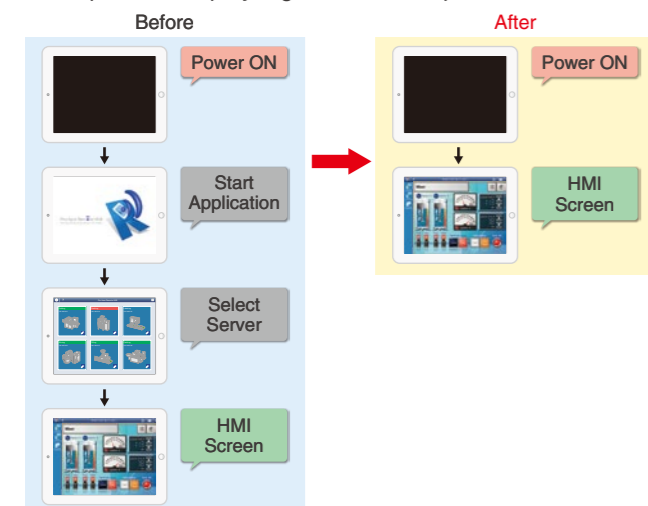

### Streamline Processes and Improve Operation

Mobile tasks such as picking or utility inspections do particular benefit from the functionality and the concept of using standard mobile devices with a flexible interface.

### Auto Start

As soon as the power is turned on, it indicates User-specified display, right from start-up.

New