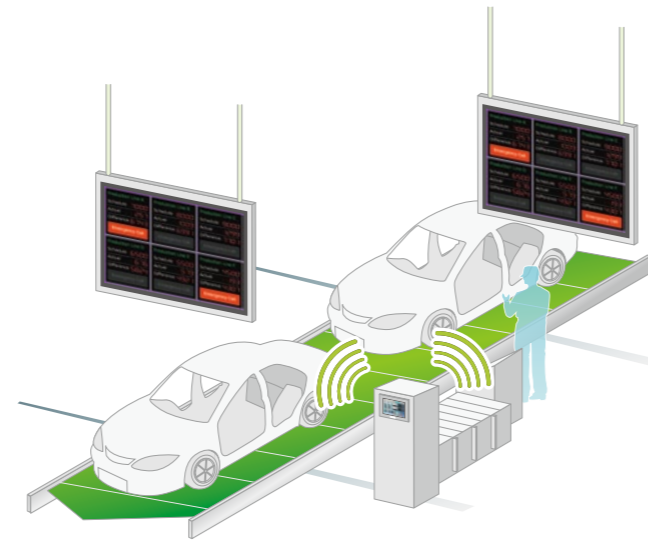

## Remote Monitoring Software for Mobile Pro-face Remote HMI

mobility

## Applications

\* Requires a Wireless Router.

### Save Time with Remote Troubleshooting

Confirm the cause of an alarm directly with your mobile device and see if the machine can be put back into operation without going on site. Operate HMI screens on any Pro-face Remote HMI enabled smart device as well as Windows software.

### Run Large Size Equipment More Flexibly

By turning your mobile device into a portable HMI, large size equipment can be handled more easily and economically. Be at the spot of concern without the need of a secondary worker for operation.