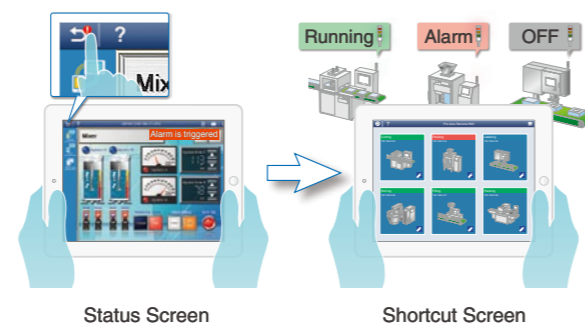

### Auto Start

As soon as the power is turned on, it indicates User-specified display, right from start-up.

New

### Alarm Monitor Function

An overview screen shows the status of each piece of equipment to reduce time for identifying faulty systems and further reduce downtime and associated costs. Each display has a status bar. Touch the alarm icon to confirm the alarm status on the overview screen.

- **Synchronous and Asynchronous Operation Mode**  
Supports synchronous and asynchronous operation modes which switch during operation.
- **Exclusive Touch Operation**  
Setting the monopolize touch function prevents unexpected operational misuses caused by redundant operation.
- **Connect to Standard Windows based Systems**  
Connect any PC or IPC to the Pro-face Remote HMI application and monitor or operate any kind of software.
- **Multi-client Function**  
For checking the status of equipment from different points of view, multiple units can be operated simultaneously.
- **Remote Status Icon**  
Checks the status of remote connection and touch monopoly.
- **Screen Shortcut**  
Easily jumps among multiple applications.
- **Easy Monitoring with Mobile Functions**  
Check and operate details of screen status.