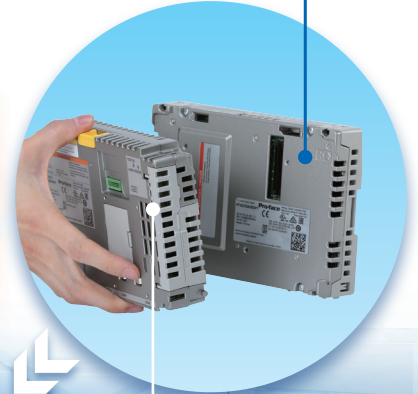

Pro-face

by Schneider Electric

SP5000 Series

Multi-Converter (Multi-Data Box)

Step Towards IoT

Power Supply Adapter

Model No. PFXZCDAEXP1

SP5000 Series
Box Type

Improve Efficiency by Visualizing Production

Merge data from different devices.
Unify protocols and collect data efficiently.

Tablet-based on-demand HMI
See status of equipment or devices in the right place at the right time.

HMI for ANDON (Large-sized monitor)
Optimize work by sharing production status.

System Configuration

Related Products

Multi-Converter (Multi-Data Box) for LT/GP4000M

Data-collecting device with one serial port and one Ethernet port. Ideal for small system or equipment data collection.

Multi-Converter for FANUC CNC

Collect CNC data from legacy machines to MT-LINKi via Multi-Converter.

FANUC MT-LINKi

Industrial Computer Box Type

Hardware can be customized according to system and application needs. Perfect for data collection on high-performance systems or equipment.