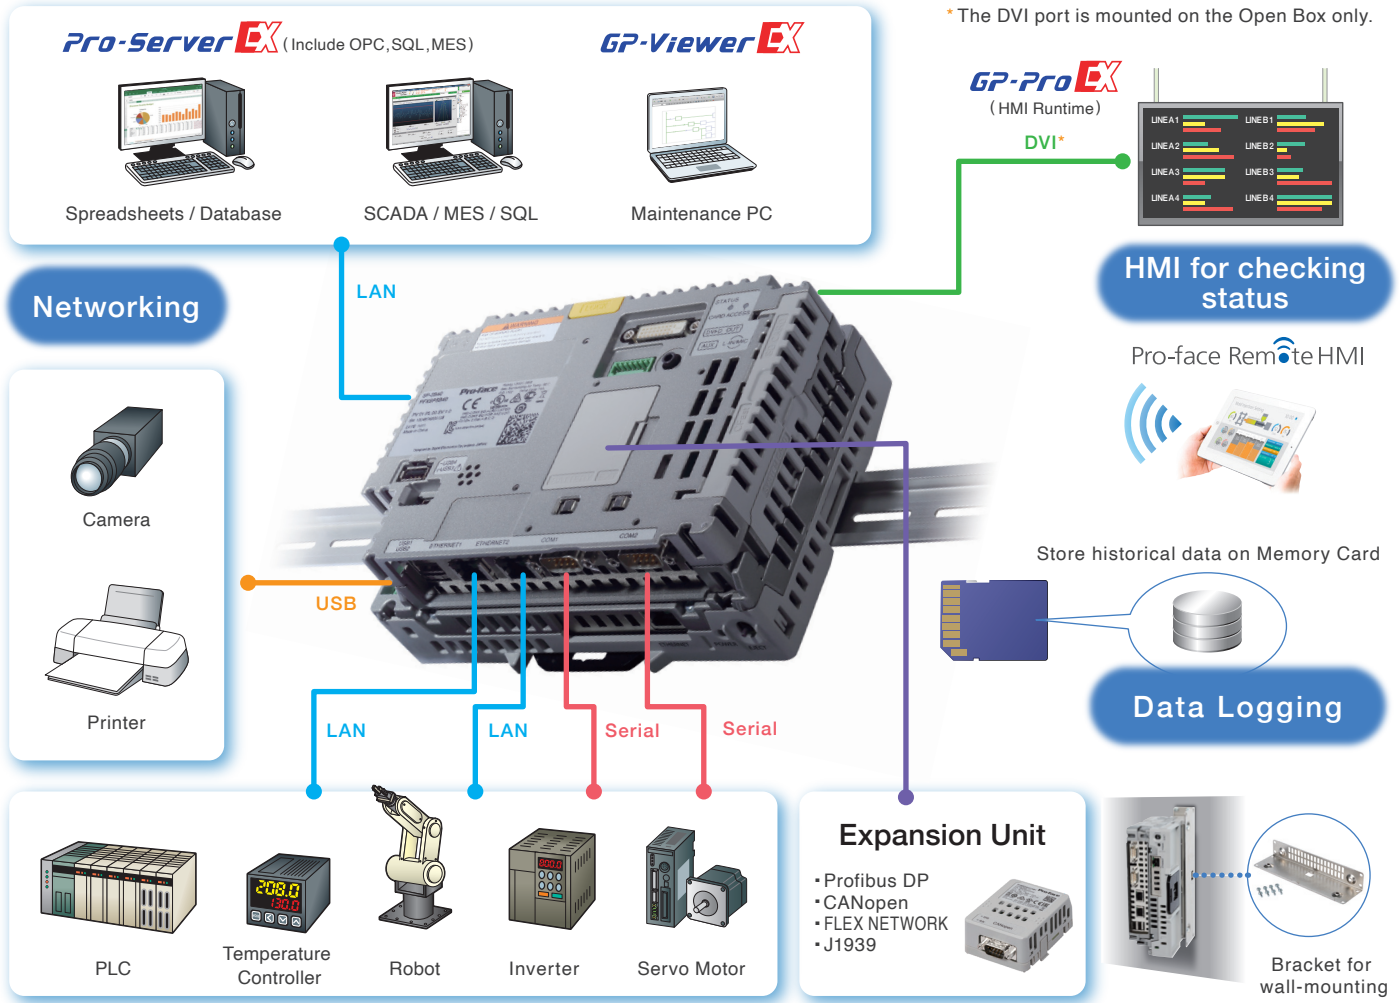

Pro-face

by Schneider Electric

SP5000 Series

Multi-Converter (Multi-Data Box)

Step Towards IoT

Power Supply Adapter

Model No. PFXZCDAEXP1

SP5000 Series
Box Type

Improve Efficiency by Visualizing Production

Merge data from different devices.
Unify protocols and collect data efficiently.

Tablet-based on-demand HMI
See status of equipment or devices in the right place at the right time.

HMI for ANDON (Large-sized monitor)
Optimize work by sharing production status.

System Configuration

Related Products

Multi-Converter (Multi-Data Box) for LT/GP4000M

Data-collecting device with one serial port and one Ethernet port. Ideal for small system or equipment data collection.

Multi-Converter for FANUC CNC

Collect CNC data from legacy machines to MT-LINKi via Multi-Converter.

FANUC MT-LINKi

Industrial Computer Box Type

Hardware can be customized according to system and application needs. Perfect for data collection on high-performance systems or equipment.