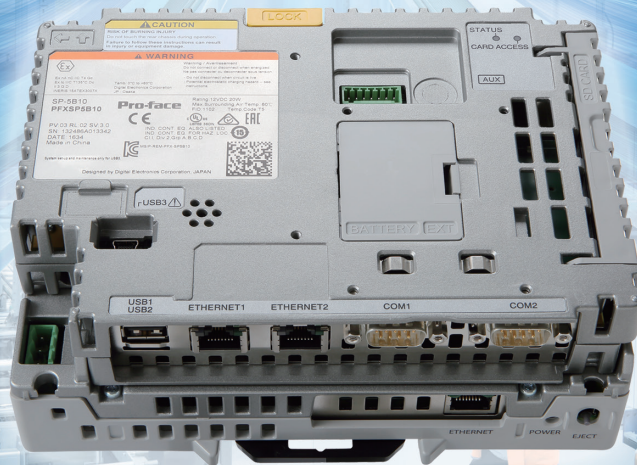

Pro-face

by Schneider Electric

SP5000 Series

Multi-Converter (Multi-Data Box)

Step Towards IoT

Power Supply Adapter

Model No. PFXZCDAEXP1

SP5000 Series
Box Type

Improve Efficiency by Visualizing Production

Merge data from different devices.
Unify protocols and collect data efficiently.

Tablet-based on-demand HMI
See status of equipment or devices in the right place at the right time.

HMI for ANDON (Large-sized monitor)
Optimize work by sharing production status.

System Configuration

Related Products

Multi-Converter (Multi-Data Box) for LT/GP4000M

Data-collecting device with one serial port and one Ethernet port. Ideal for small system or equipment data collection.

Multi-Converter for FANUC CNC

Collect CNC data from legacy machines to MT-LINKi via Multi-Converter.

FANUC MT-LINKi

Industrial Computer Box Type

Hardware can be customized according to system and application needs. Perfect for data collection on high-performance systems or equipment.