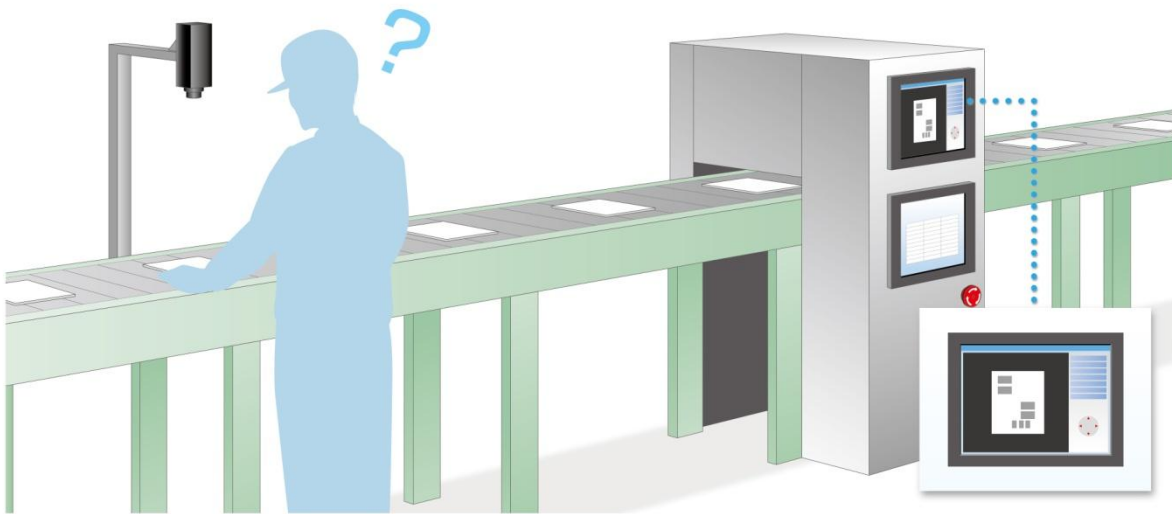

Checking test information on a tablet improves work efficiency.

Before

Test information is displayed on a PC. When an alarm occurs, work efficiency is low because I have to come and go many times to check the PC's screen and work to cope with it.

Using PS5000

After

You can check the PC's screen on a tablet. Because you can check test status in front of work, unnecessary traveling is cut out.

No more work depending on memory. Reduce mistakes.

System Configuration

PS5000 that is an industrial computer has comfortable operability like HMI and also high data-handling ability like a PC.

Comfortable operation is possible.
 Can be used as an operation terminal with use of Runtime Engine, WinGP.
 Can connect to various devices with a range of drivers without any programming.

Check PC screens on a tablet.
 Using Pro-face Remote HMI Server allows you to monitor and run Windows applications existing in PS5000 on a tablet.

What is PS5000?

It's an industrial computer that has achieved the top class performance in the industry and flexible connection with a range of devices.