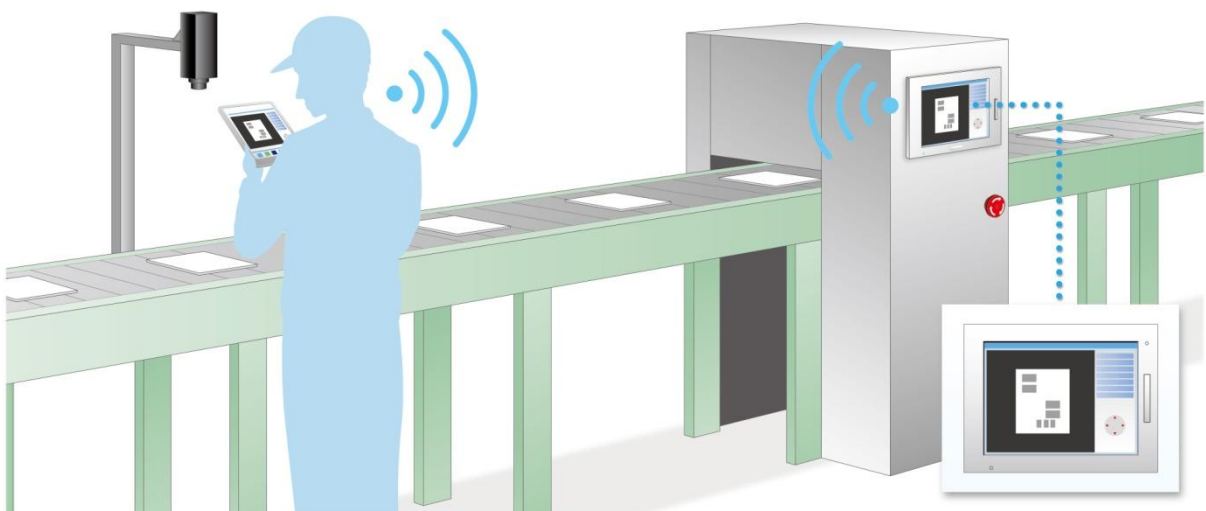

Checking test information on a tablet improves work efficiency.

Before

Test information is displayed on a PC. When an alarm occurs, work efficiency is low because I have to come and go many times to check the PC's screen and work to cope with it.

Using PS5000

After

You can check the PC's screen on a tablet. Because you can check test status in front of work, unnecessary traveling is cut out.

No more work depending on memory. Reduce mistakes.

System Configuration

PS5000 that is an industrial computer has comfortable operability like HMI and also high data-handling ability like a PC.

Comfortable operation is possible.
 Can be used as an operation terminal with use of Runtime Engine, WinGP.
 Can connect to various devices with a range of drivers without any programming.

Check PC screens on a tablet.
 Using Pro-face Remote HMI Server allows you to monitor and run Windows applications existing in PS5000 on a tablet.

What is PS5000?

It's an industrial computer that has achieved the top class performance in the industry and flexible connection with a range of devices.