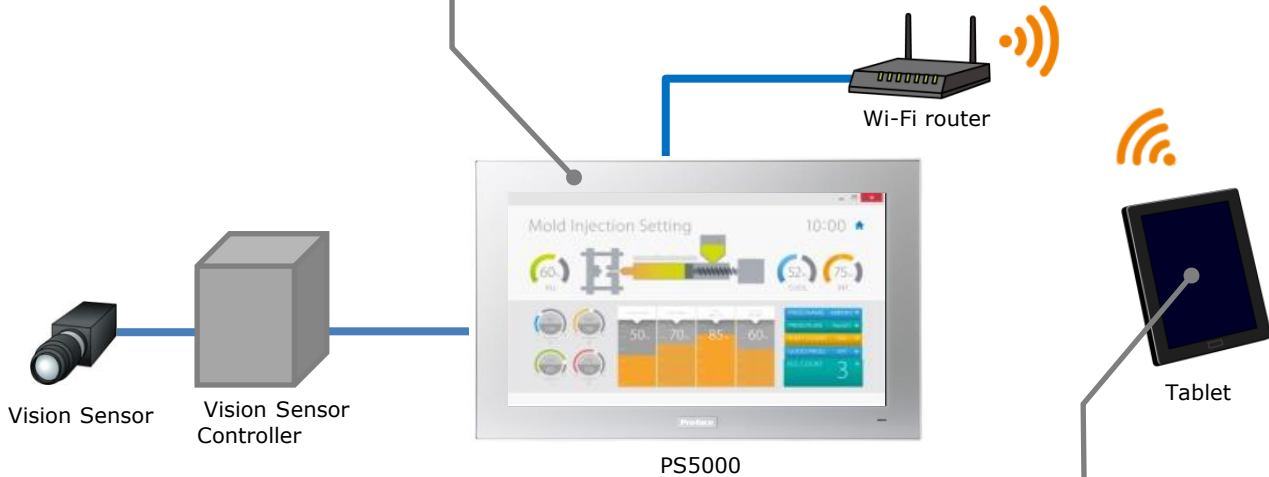

Checking test information on a tablet improves work efficiency.

Before

Test information is displayed on a PC. When an alarm occurs, work efficiency is low because I have to come and go many times to check the PC's screen and work to cope with it.

Using PS5000

After

You can check the PC's screen on a tablet. Because you can check test status in front of work, unnecessary traveling is cut out.

No more work depending on memory. Reduce mistakes.

System Configuration

PS5000 that is an industrial computer has comfortable operability like HMI and also high data-handling ability like a PC.

Comfortable operation is possible.
 Can be used as an operation terminal with use of Runtime Engine, WinGP.
 Can connect to various devices with a range of drivers without any programming.

Check PC screens on a tablet.
 Using Pro-face Remote HMI Server allows you to monitor and run Windows applications existing in PS5000 on a tablet.

What is PS5000?

It's an industrial computer that has achieved the top class performance in the industry and flexible connection with a range of devices.