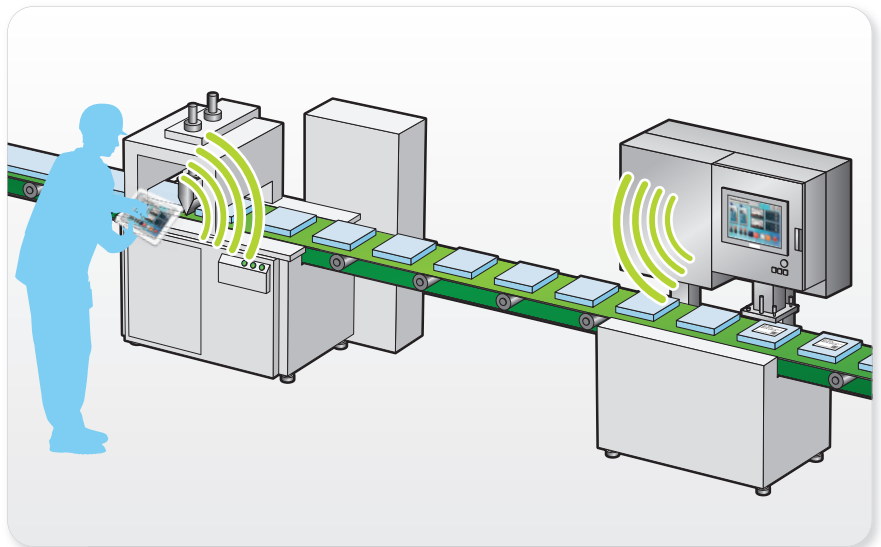

Versatile

Gives you the freedom to use any tablet or smart phone running Android or iOS.

Example Application 1

Monitoring

Multiple machines can be monitored and operated using a single tablet. Check causes of errors and prepare tools for maintenance before dashing off to the source of the issue.

Example Application 2

Adjustment

For adjusting a large machine and machine startup, it takes time to go and check the HMI screen to make adjustments.

Pro-face Remote HMI lets you check HMI screens anywhere on site for improved efficiency.