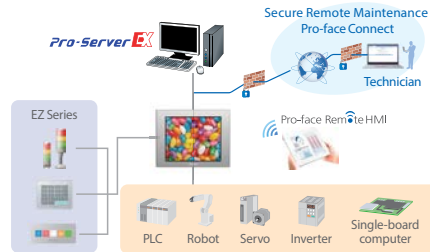

Easy migration to the latest HMI

- Panel cut-out compatibility
- Utilize the same application (GP-Pro EX) and leverage existing assets
- Minimum modification to install new HMI (Compatible Interface specification)

Connected and Secure

User-friendly protocols allowing you to connect your devices with ease via multiple interfaces and connect OT to IT.

Modern styling with free stylish images

Improvement of the existing assets by using free stylish parts enables change to modern machine interface easily.