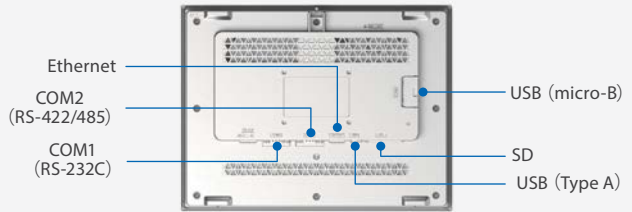

- Panel cut-out compatibility
- Utilize the same application (GP-Pro EX) and leverage existing assets
- Minimum modification to install new HMI (Compatible Interface specification)

- Keep using the current system structure (Pro-face Connectivity)

High resolution and more colors

Achieve the previously unimaginable and bring displays to life with high resolution and 16 million colors.