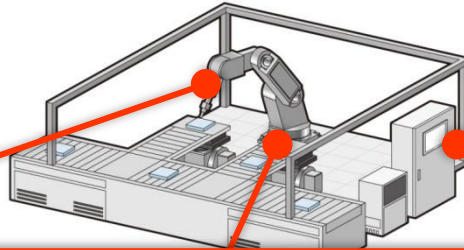

Check Robot & Image sensor's status on ONE HMI!

Before

Check machine status on HMI, Robot status by Teaching pendant and Image & setting of image sensor on dedicated monitor.

Check Robot status

Check machine status & Operate

Check image and setting of image sensor

GP4000 + Robot HMI

After

Not only Robot or Image sensor
Check machine status on ONE HMI!

System Structure

No need to create! Cockpit parts (sample screen)

FREE

Job display