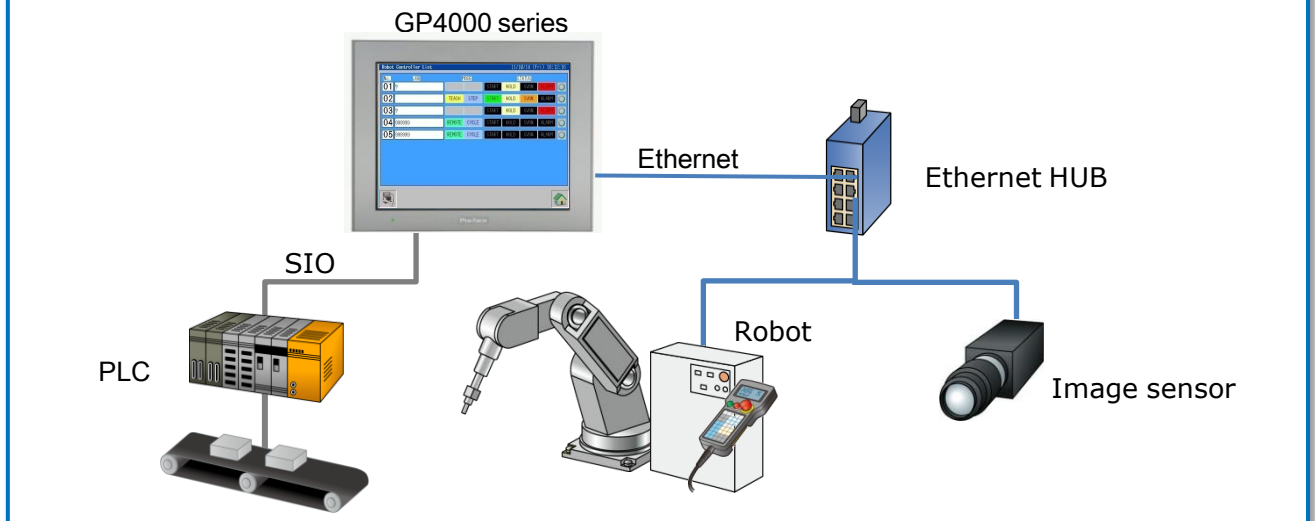

Check Robot & Image sensor's status on ONE HMI!

Before

Check machine status on HMI, Robot status by Teaching pendant and Image & setting of image sensor on dedicated monitor.

Check Robot status

Check machine status & Operate

Check image and setting of image sensor

GP4000 + Robot HMI

After

Not only Robot or Image sensor
Check machine status on ONE HMI!

System Structure

No need to create! Cockpit parts (sample screen)

FREE

Job display

Display selected / registered job

Alarm screen

Display current alarm / alarm history

Robot I/O screen

Display I/O status and setting

Controller list

Display each controller's status

Predictive maintenance

Manage Grease up, time for battery replacement and Display power on duration

Status screen

Display current value of Robot / Servo, Tool info. and System info

Download from here >>

<http://www.pro-face.com/otasuke/download/sample/manufactures.html>